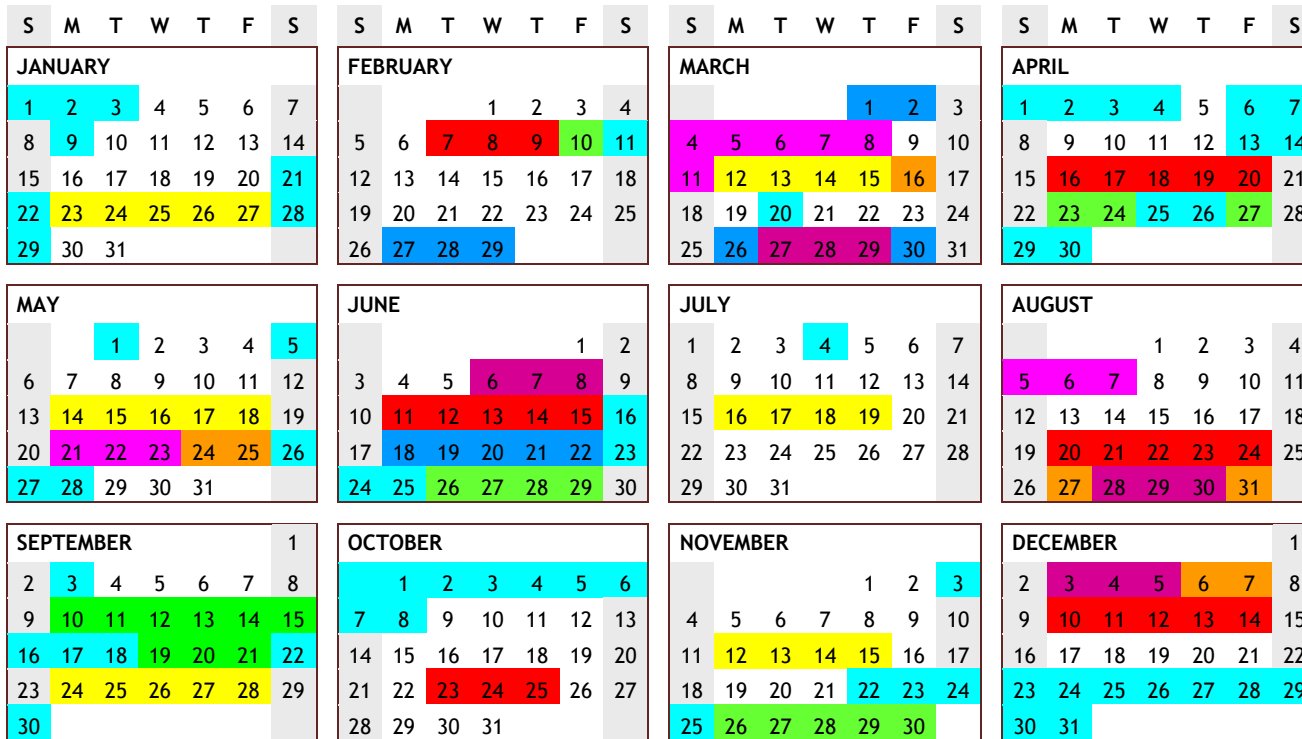

2012

SIEPON window	IEEE 802.3	SASB	BBF	CableLabs	ITU-T/FSAN	Conferences
2/7-2/9	1/23-1/27	3/27-3/29	3/12-3/16	2/27-3/2	2/7-2/10	3/4-3/8 - OFC
4/16-4/20	3/12-3/15	6/6-6/8	5/21-5/25	3/26-3/30	4/23-4/27	3/11-3/13 - Cable Conf.
6/11-6/15	5/14-5/18	8/28-8/30	8/27-8/31	4/16-4/20	6/25-6/29	5/21-5/23 - Cable Show
8/20-8/24	7/16-7/19	12/3-12/5	12/3-12/7	5/21-5/25	9/10-9/21	8/5-8/7 - Cable Conf.
10/23-10/25	9/24-9/28			6/18-6/22	11/26-11/30	9/16-9/20 - ECOC
12/10-12/14	11/12-11/15					

Holidays	
China	1/21-1/29, 4/1-4/4, 4/29-5/1, 6/23-6/25, 9/30-10/7
Israel	4/6-4/7, 4/13-4/14, 4/25-4/26, 5/26-5/27, 9/16-9/18, 9/25-9/26, 9/30-10/1, 10/7-10/8
Japan	1/1-1/3, 1/9, 2/11, 3/20, 4/30, 5/3-5/5, 6/16, 9/17, 9/22, 10/8, 11/3, 11/23, 12/23-12/24, 12/28-12/31
US	5/28, 7/4, 9/3, 11/22-11/25, 12/24-12/31