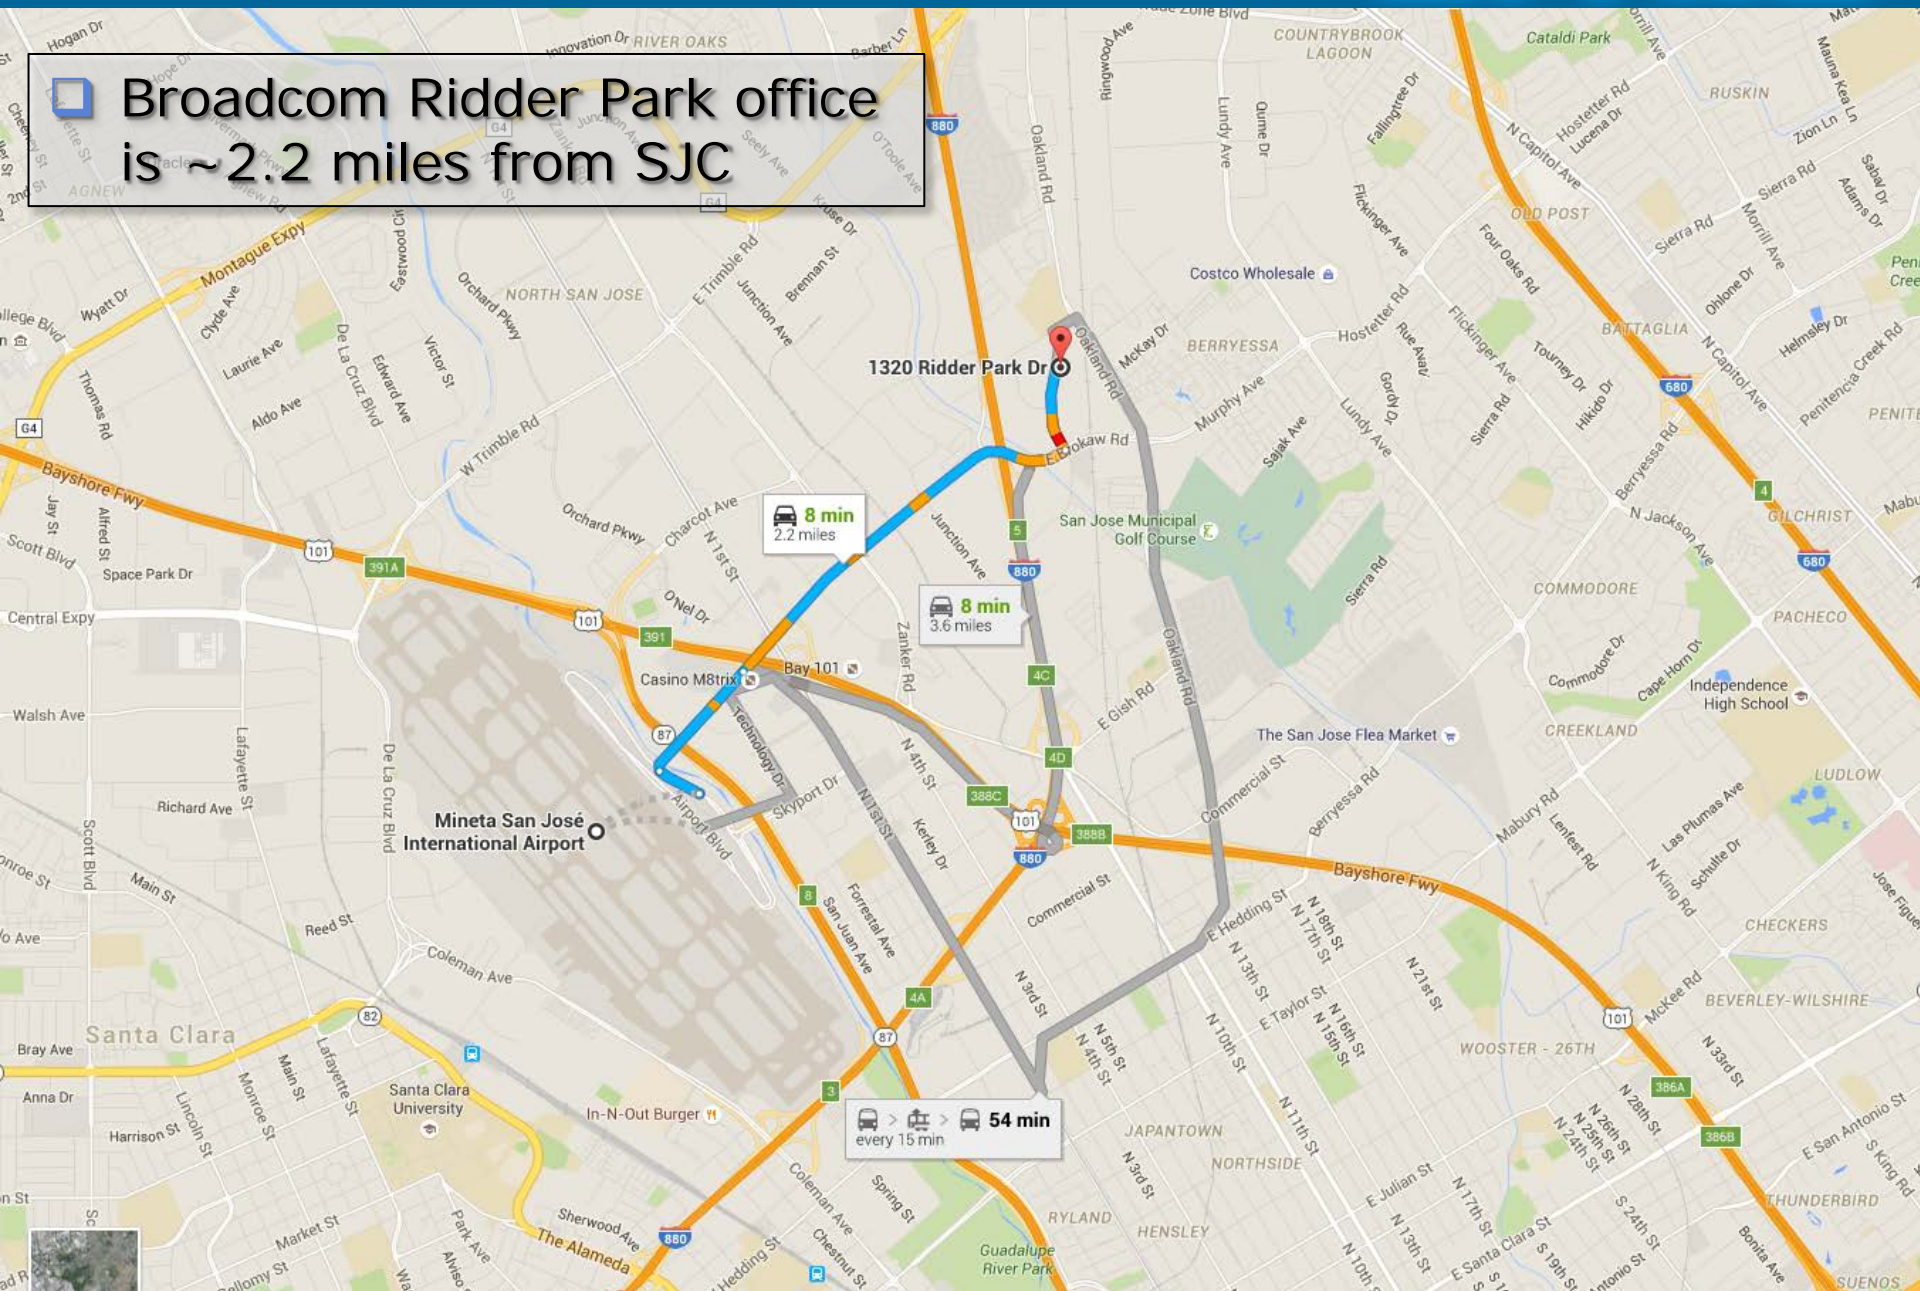

# Travel from SJC to San Jose

 Broadcom Ridder Park office is ~2.2 miles from SJC