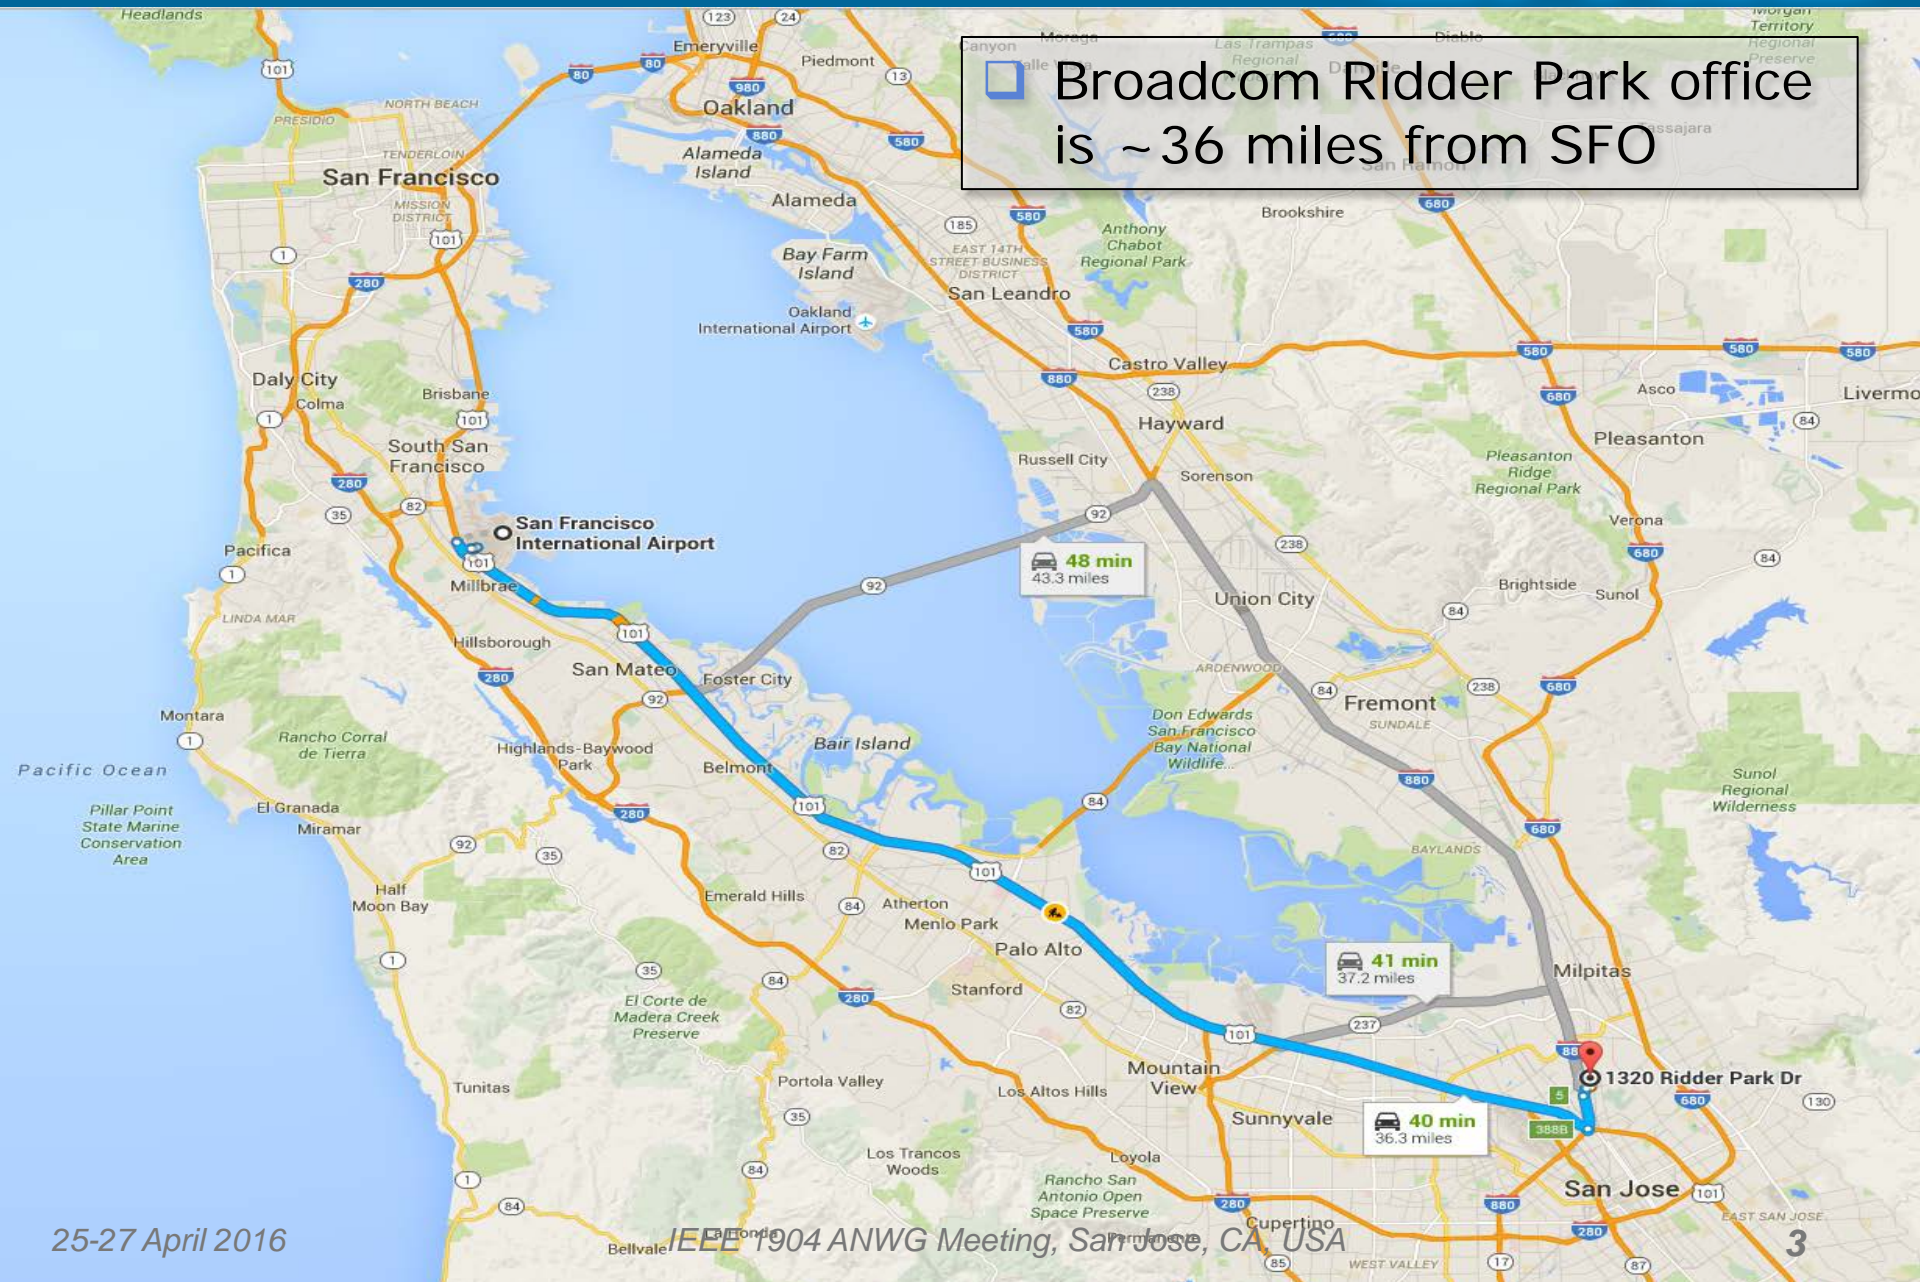

Broadcom Ridder Park office is ~36 miles from SFO