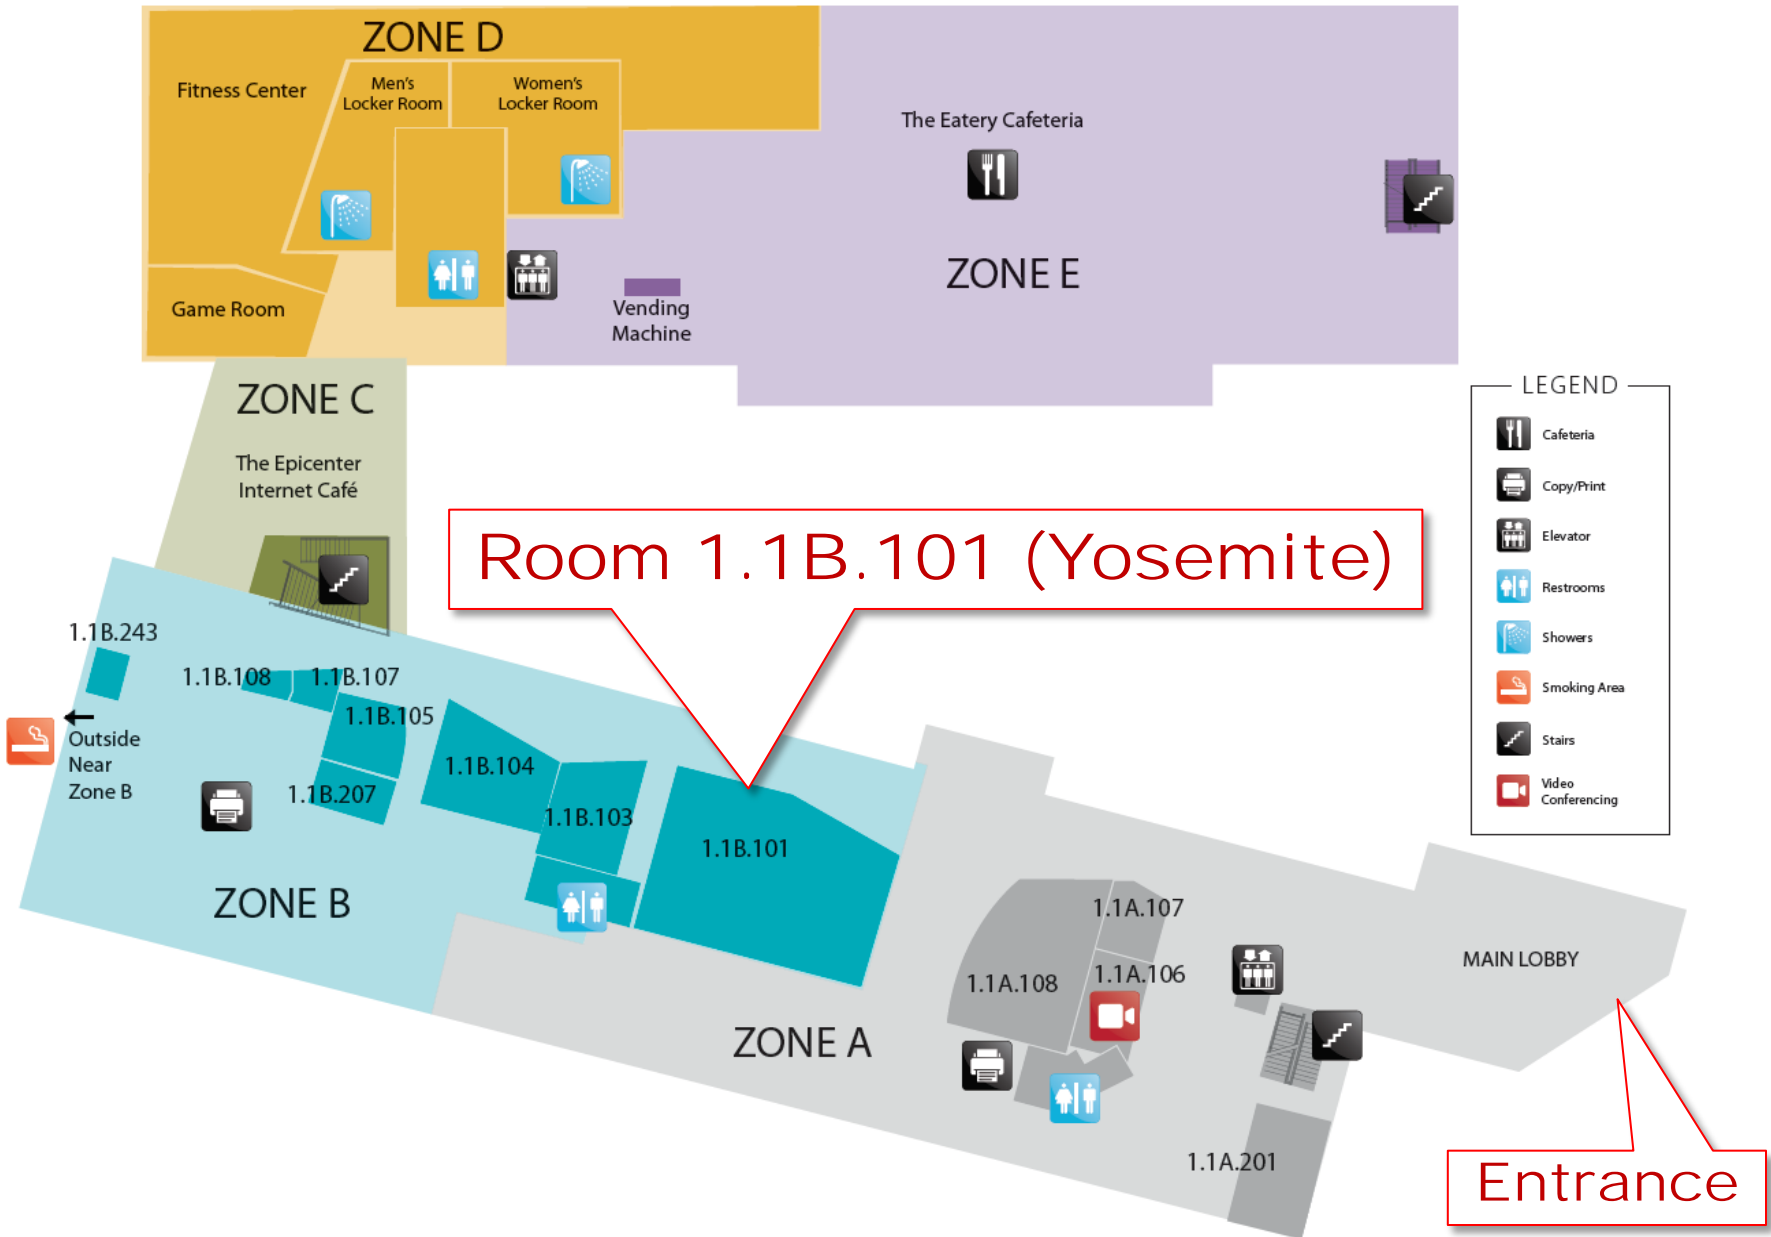

# Campus Plan

- Parking
- Building/Campus Entrance

The meeting room is in Building 1, 1<sup>st</sup> floor

Visitor parking

# Meeting Room Location

- ❑ Registration is required to attend this meeting.
  
- ❑ Meeting Fee:     \$200 if registered before 4/4/16  
                          \$300 if registered after 4/4/16
  
  
- ❑ *Registration fees cover snacks and lunches on all four days of the meeting*
  
  
- ❑ *This registration also allows you to attend the IEEE 1914 Next Generation Fronthaul Interface (NGFI) Working Group meeting on April 27-28.*